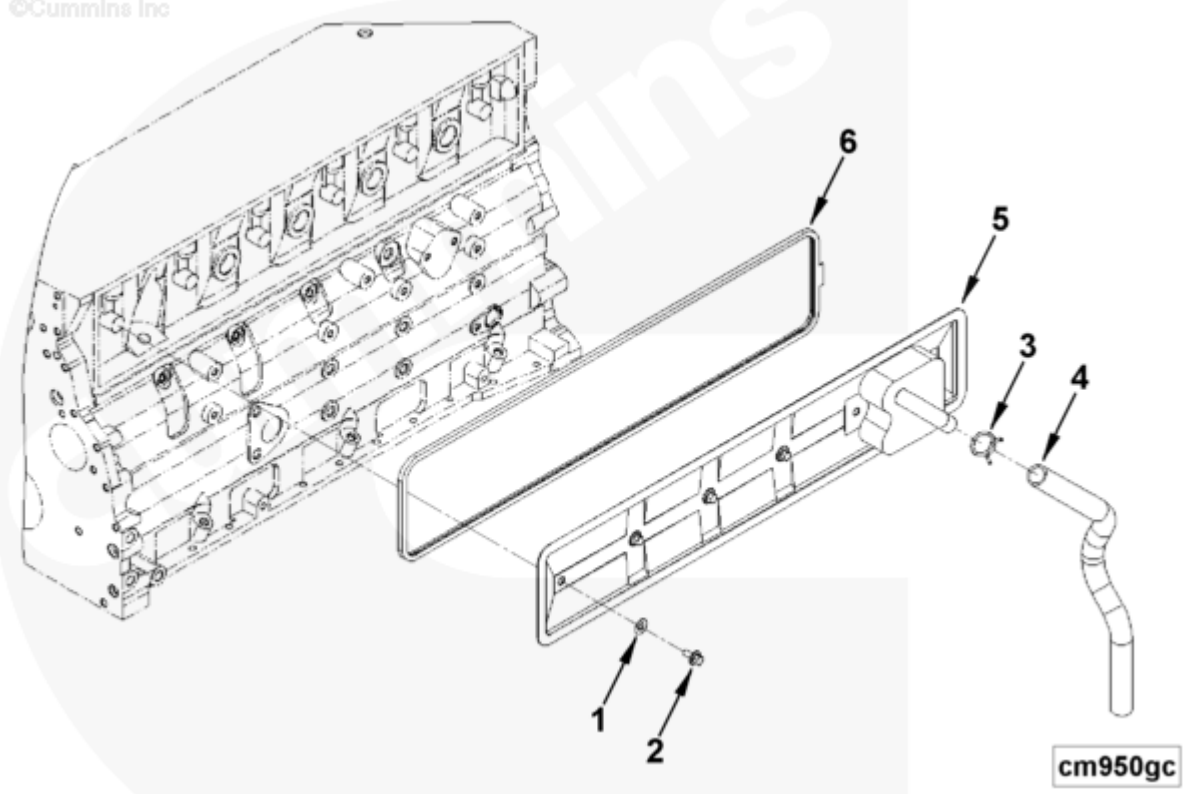

SMALL | MEDIUM | LARGE

Cart	Ref No	Part Number	Part Description	Required	Remarks
View My Cart					
		CM9016-02	Cam Follower Cover		Cam Follower Cover...(More)

					Structure Code: 02 EBM
					Engine Family: B Series
					Engine Cylinders: 6
					Hose Angle Off Breather
					(Deg): 45
					Hose Location On Baffle: Top
					Noise Panel Provision: No
					Double Baffle: No
					Baffle Location On Engine:
					#5 Cylinder
					Hose and Clamp Provided: Yes
					Drain Hose Length (MM): 435
					Fuel Pump Type: Inline
					Breather baffle fabricated
					part of cover.
					Remaining mounting parts to
					be found in fuel tubing (FT)
					option.
<input type="checkbox"/>	1	3928759	Grommet Seal	4	
<input type="checkbox"/>	2	3900629	Hexagon Flange Head Cap Screw	4	M8 X 1.25 X 16
<input type="checkbox"/>	3	3904230	Spring Hose Clamp	1	1"
<input type="checkbox"/>	4	3918614	Plain Hose	1	
	5	3927913	Push Rod Cover	1	
	6	3928832	Push Rod Cover Gasket	1	